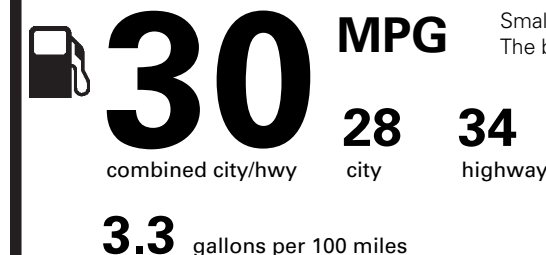

PRICE INFORMATION

BASE PRICE	\$26,610.00
TOTAL OPTIONS/OTHER	1,000.00
TOTAL VEHICLE & OPTIONS/OTHER	27,610.00
DESTINATION & DELIVERY	1,245.00

EPA DOT Fuel Economy and Environment

Gasoline Vehicle

Fuel Economy